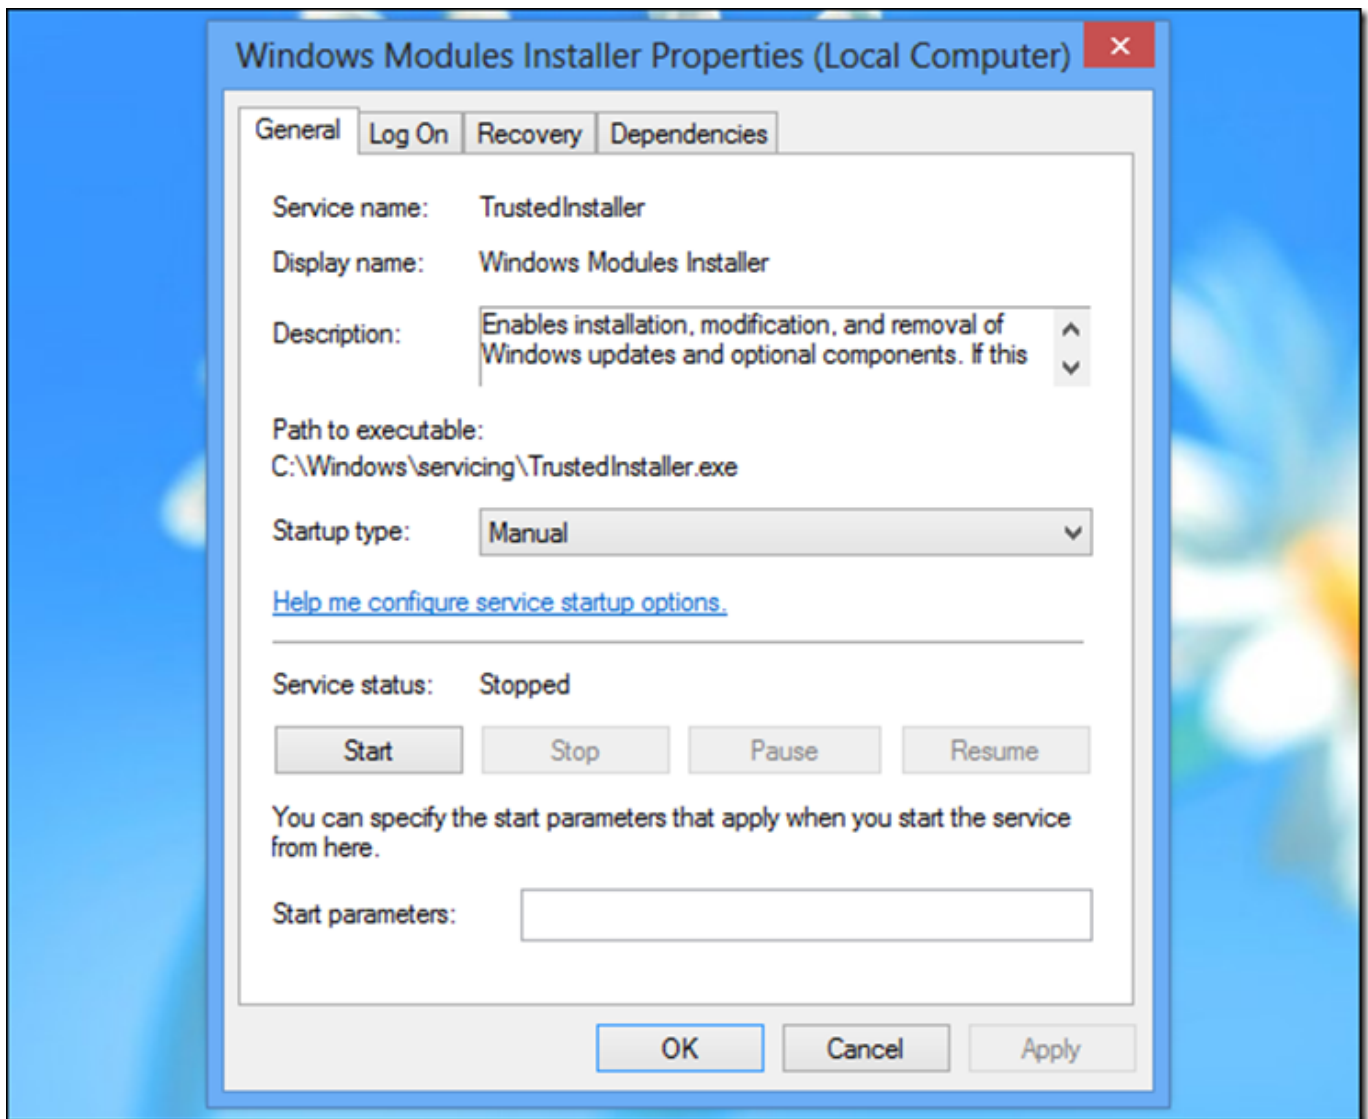

# DOWNLOAD

[TrustedInstaller.exe Di Windows 7](#)

---

[TrustedInstaller.exe Di Windows 7](#)

---

While Windows OS (such as Windows Vista, Windows 7, Windows 8, Windows 8.1 and Windows 10) is running fine, smoothly and quickly over .... TrustedInstaller.exe – How to Fix High CPU issue for Windows 7/8 & 10. Hello Friends, this article is provided by the website windowsfixer.guide.. The TrustedInstaller.exe file is located in a subfolder of C:\Windows (for instance C:\Windows\servicing\). Known file sizes on Windows 10/8/7/XP are 194,048 .... TrustedInstaller.exe was first released for Windows Vista Operating System on ... Compatible with Windows 10, 8, 7, Vista, XP and 2000.. TrustedInstaller.exe is a process of Windows Modules Installer service in Windows 10/8/7/Vista. The main function of it is to enable the installation .... While using Windows Windows 7/8/10 you may find the system has become sluggish and slow in responding to any command with hysterically .... On my machine (Windows 7, 64 Bit) the TrustedInstaller. ... The amount of used CPU changes permanently. ... HKLMSOFTWARE\Microsoft\Windows\CurrentVersion\Component Based Servicing\PackageDetect\Microsoft-Windows-IIS-WebServer-AddOn-2-Package~31bf3856ad364e35~amd64~-0.0.. TrustedInstaller is hogging up almost all of my (limited) RAM! I did some searching and it seems this is a windows application that is looking for updates - but .... Windows is one of the most popular operating systems in the world, but user and system errors can sometimes appear. If you notice high CPU .... How to Fix TrustedInstaller.exe high CPU Usage in Windows 7/8/10 and Windows Server. In process manager, if you found that the program TrustedInstaller.exe .... This results in the laptop getting very hot (the 5742s have a heating issue) and could result in shutdown if you don't keep an eye on things. Killing .... TrustedInstaller.exe is a file used by Windows Vista to help with various ... Learn how to migrate from Windows 7 to Windows 10 ... This file is a program used by Windows to help load up a series of installation modules for your computer.. The following fix is intended for situations where trustedinstaller.exe causes problems due to the Problem Reports and Solutions history maintained in Windows .... If this service is disabled, install or uninstall of Windows updates might fail for this computer. File Location. C:\Windows\servicing\TrustedInstaller.exe. Startup Type.. TrustedInstaller is original Windows process, but is often abused by malware. ... TrustedInstaller.exe is an inbuilt user account used for all versions of Windows (starting from Windows Vista). ... Windows 7 / Vista / XP.. What is TrustedInstaller.exe and Fix High CPU issue for Windows 7/8 & 10. January 4, 2020 by Sefika Leave a Comment. If you have recently installed new .... TrustedInstaller.exe causes High CPU usage problem on Windows 10, ... Resource Protection, which is usually found in windows 8, and 7.. again i apologize for bugging but im still not used to windows 7 and ... and i checked the file location of trustedinstaller.exe by right clicking on it .... Did you know that a lot of files in Windows are not owned by you, even if ... They are instead owned by an entity called the “Trusted Installer”.. Check Windows Update for failed security updates. TrustedInstaller is the EXE for WMI, which maintains your computer's software repository. It usually spins up ... 87b4100051